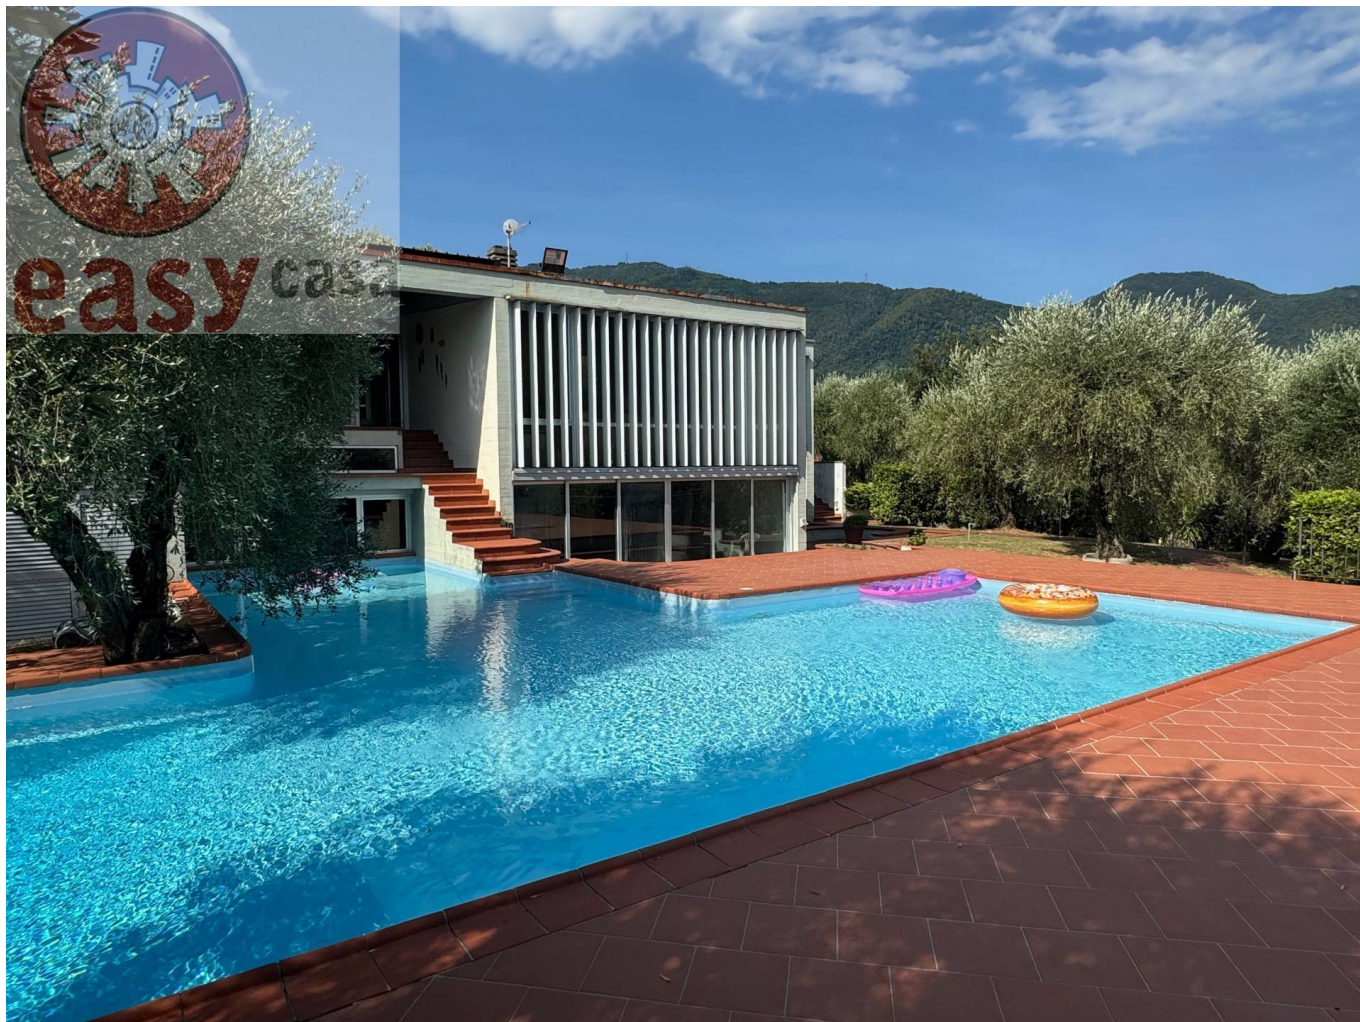

Villa for Sale to Lucca Area: Colline

432 square meters | Bathrooms: 4 | Bedrooms: 4 | Rooms: 10

Hills North of Lucca, A short distance from all services and at the same time located in a panoramic position with a splendid view, Easy Casa sells beautiful villa built in the 70s, developed on two levels for a surface area of 432 square meters. Built according to the innovative technologies of the time (and currently equipped with PHOTOVOLTAIC PANELS) the villa is characterized by large spaces with large French windows that allow the rooms excellent lighting. From the inside all the rooms overlook the swimming pool allowing you to enjoy a wonderful view of the surrounding hills and the beautiful T-shaped swimming pool.

The main floor consists of: elegant living room with fireplace, large kitchen with dining room, hallway from which you can admire the delightful internal garden that divides the living area from the sleeping area, consisting of three large bedrooms all with en-suite bathroom and panoramic terrace from which you can directly access the swimming pool.

The surrounding land is approximately 5,400, with olive trees and also including the internal garden which is partly paved and partly green.

The large swimming pool completes the property, also equipped with an area with oven and barbecue suitable for summer dinners.